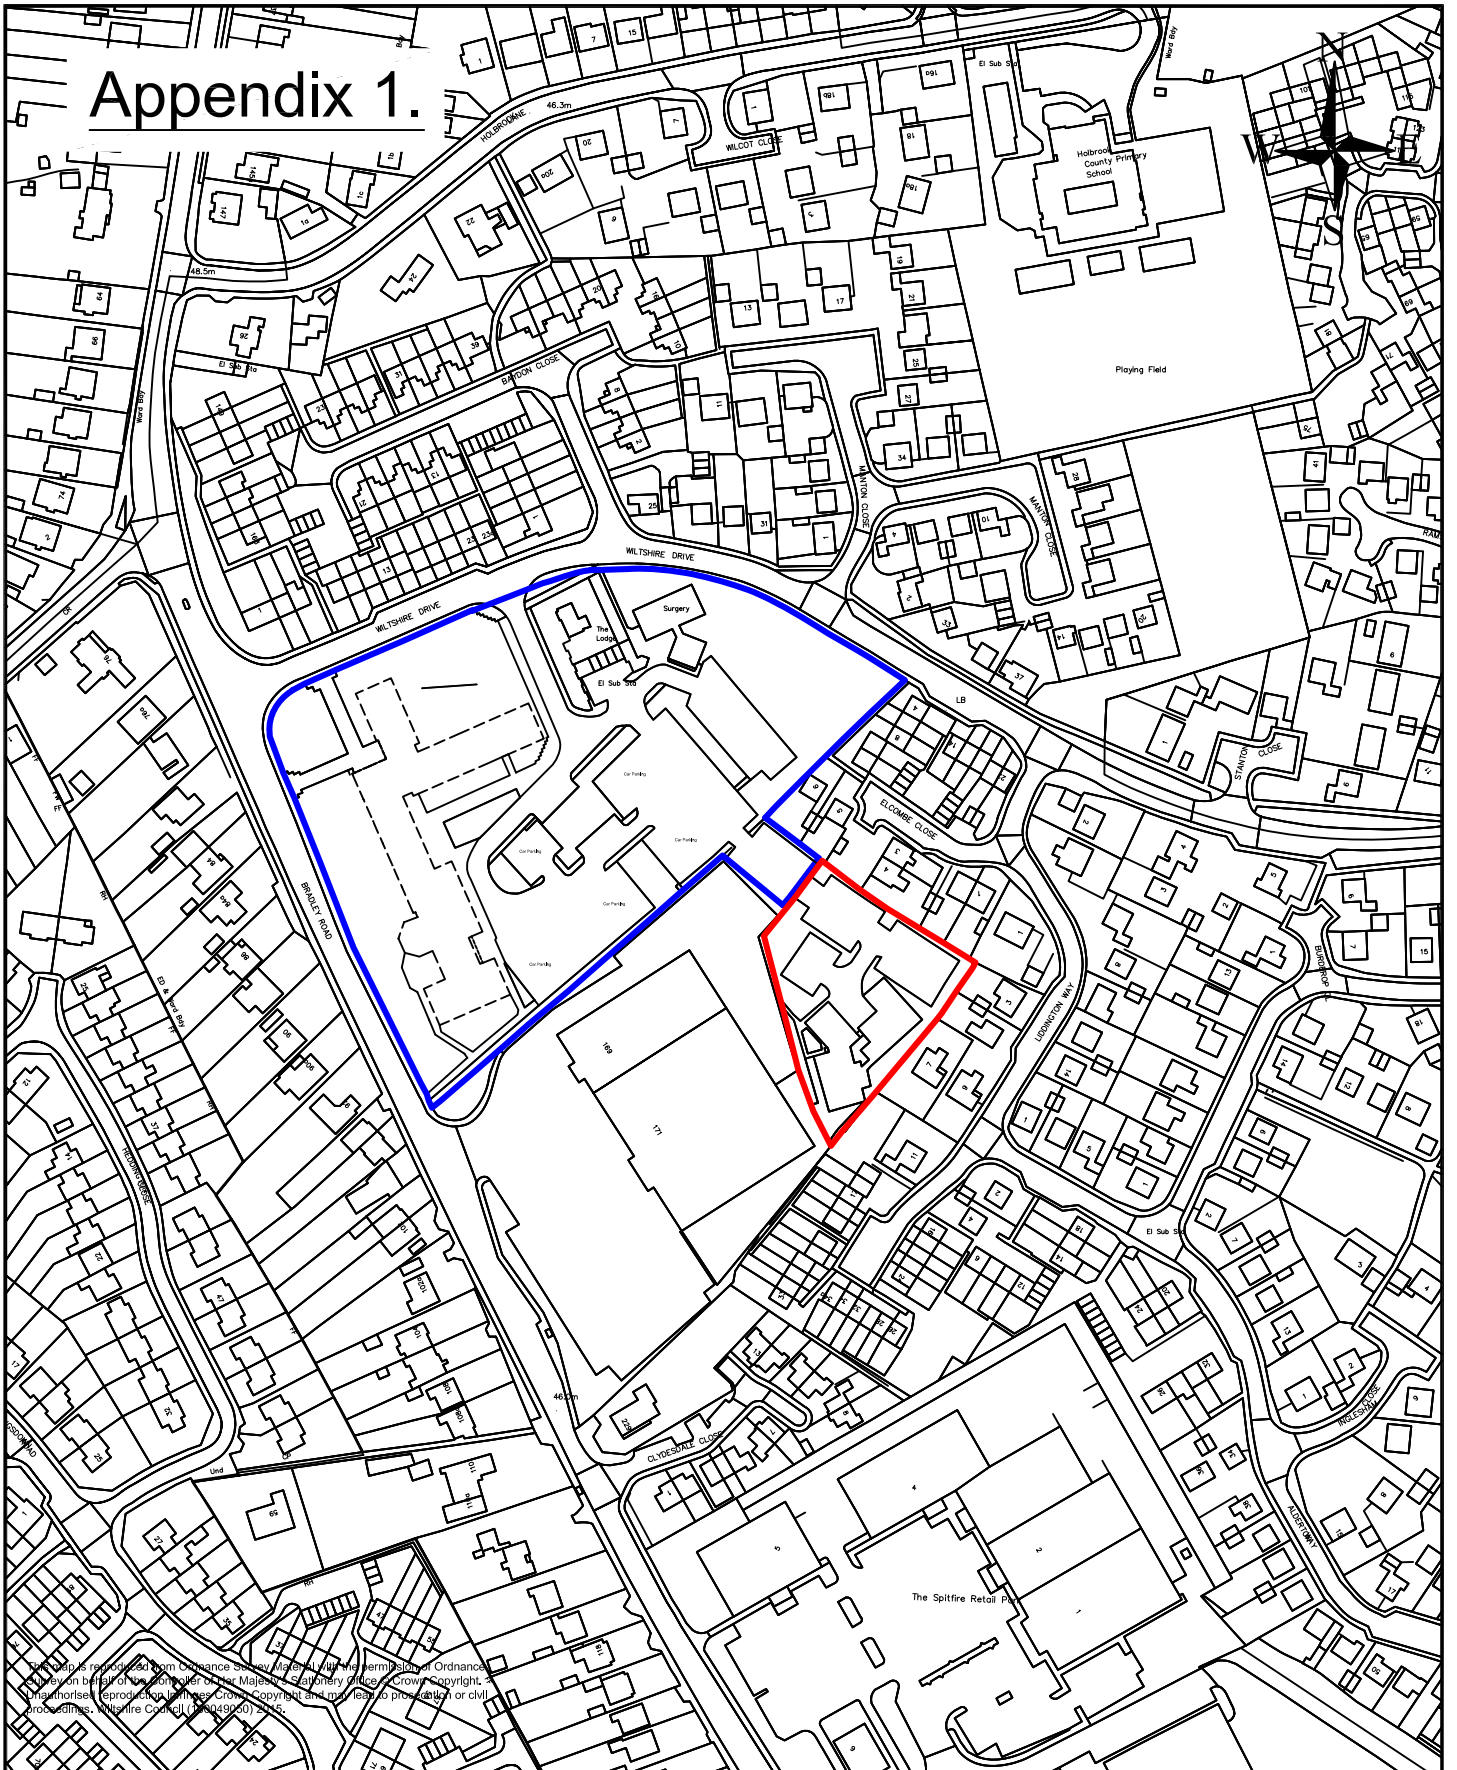

Appendix 1.

This map is reproduced from Ordnance Survey material with the permission of Ordnance Survey on behalf of Her Majesty's Stationery Office. Crown Copyright. Unauthorised reproduction by any means is prohibited. Copyright © Wiltshire Council (100049950) 2015.

NOTES:

J						PROJECT:	Trowbridge - Land at Wiltshire Drive/ Bradley Road	
H						DRAWING TITLE:	Location Plan	
G						SCALES:	1:2500 @A4	
F						DRAWING No.		REV:
E						FILE REF:		
D								
C								
B								
A								
O	July 2015	PFS				Original		
REV	DATE	DRAWN	CHECK	APPRV	DESCRIPTION			